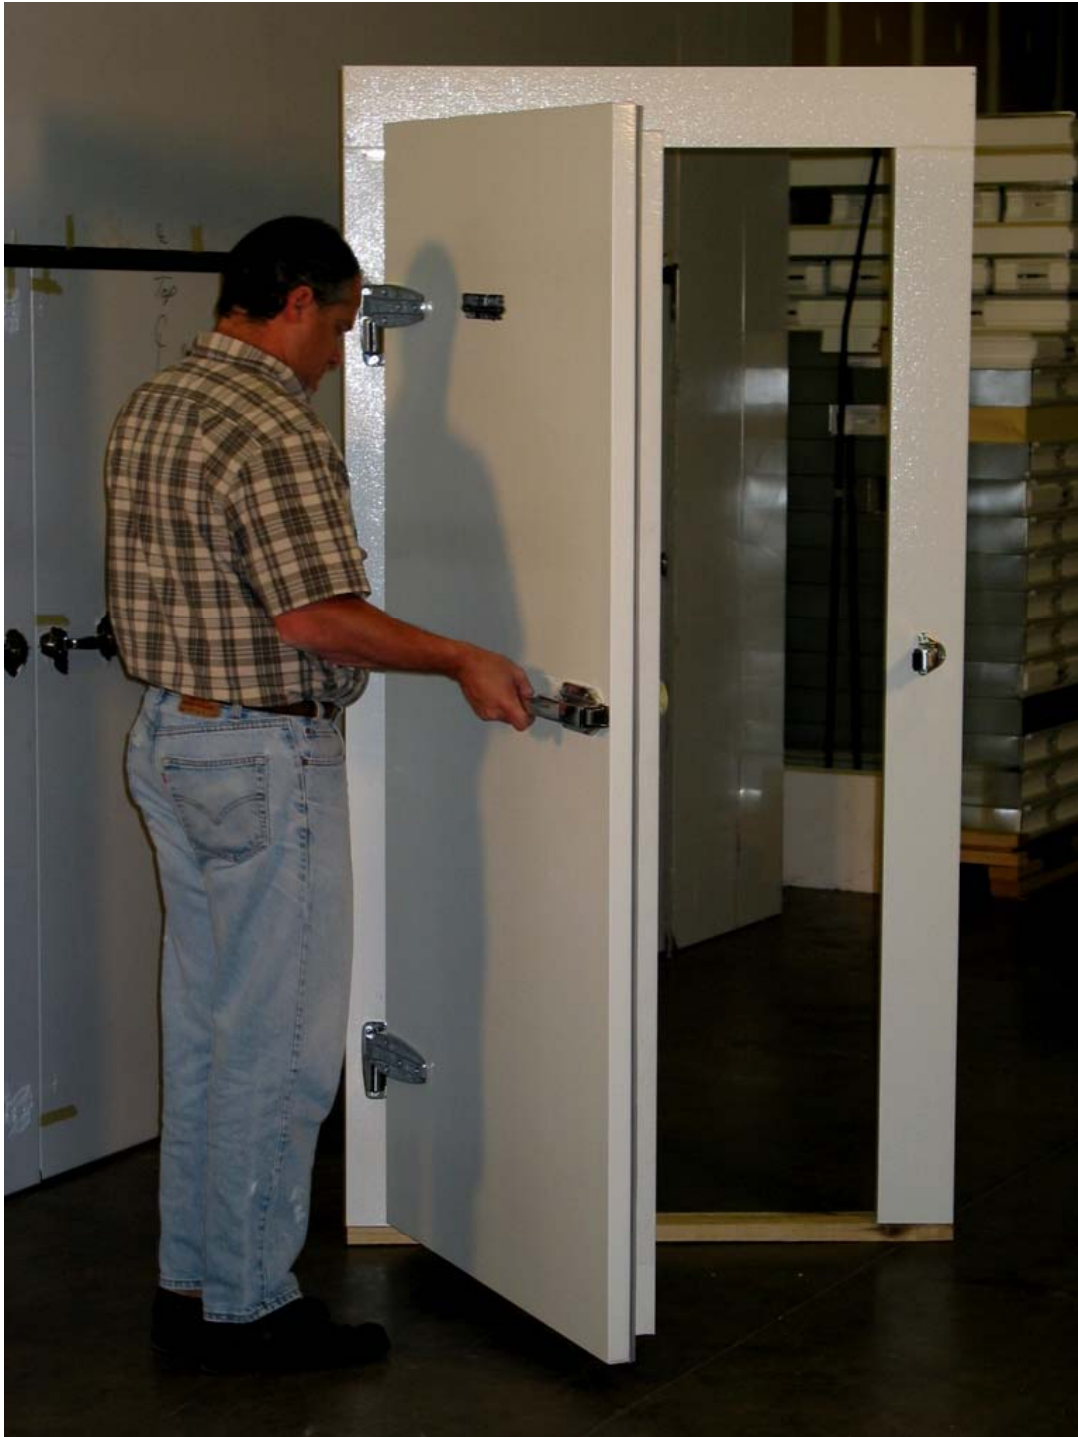

Replacement Doors

Don't Let the Health Inspector
Shut Down your Operation

Fast & Easy to Install

Positive Sealing Gaskets

Heavy Duty Hardware

Temperature Indicator

Light Switch